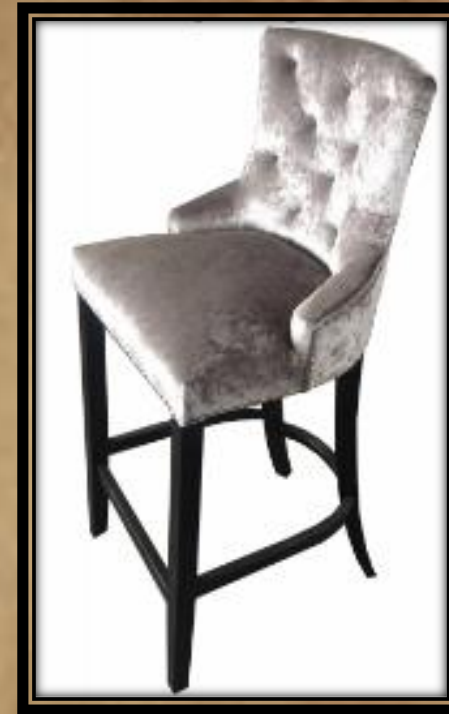

Grey and White Pattern Alexandra Tub Chair

OVERALL SIZE: W67*D64*H71CM

Solid wood frame

UK FR Foam

Legs available in natural or black

KD Legs

Available in a range of fabrics

Also available in
crushed velvet

Diana Velvet Bar Stool - Grey
OVERALL SIZE: W51*D56*H112CM
Available with or without back ring and
studs
Natural Oak or black legs
Fully Assembled

Diana Velvet Bar Stool - Black
OVERALL SIZE: W51*D56*H112CM
Available with or without back ring and
studs
Natural Oak or black legs
Fully Assembled

High Back Eleanor Chair – Rose Pink
Material: Smooth Velvet
OVERALL SIZE: W43*D45*H85CM
Natural Oak or black legs
UK FR Foam
KD Legs

High Back Eleanor Chair – Bottle Green
Material: Smooth Velvet
OVERALL SIZE: W43*D45*H85CM
Natural Oak or black legs
UK FR Foam
KD Legs